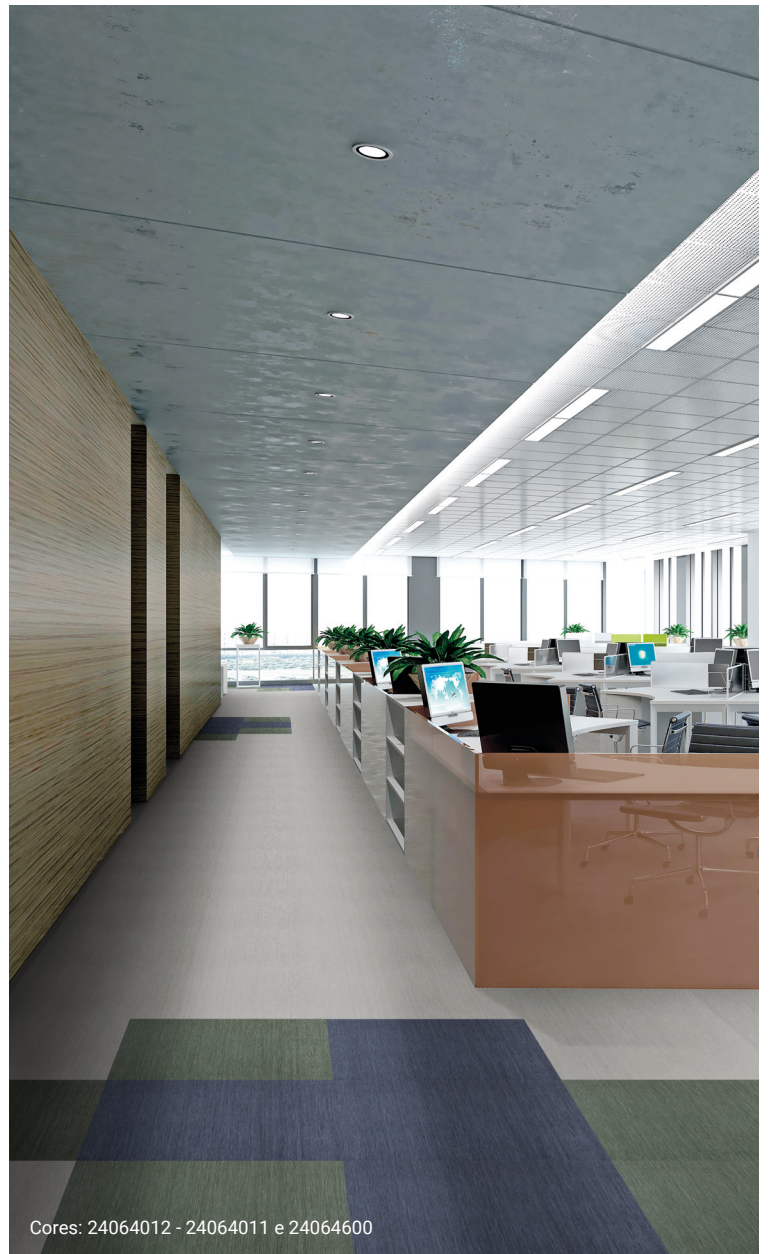

Cores: 24064012 - 24064011 e 24064600